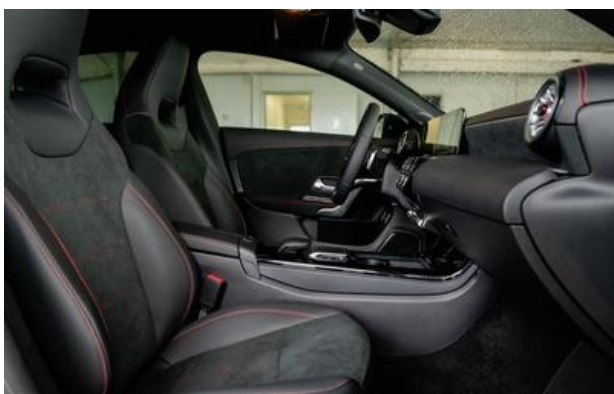

Nord-Ostsee Automobile
Lust auf Leistung