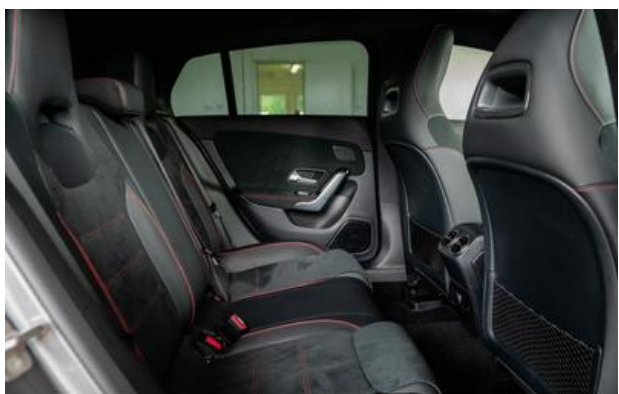

Nord-Ostsee Automobile
Lust auf Leistung