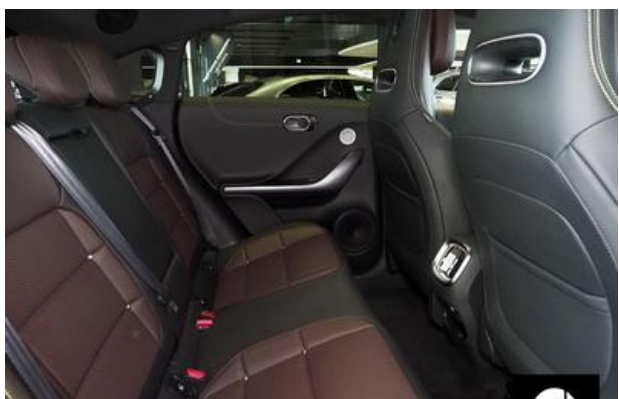

Nord-Ostsee Automobile
Lust auf Leistung