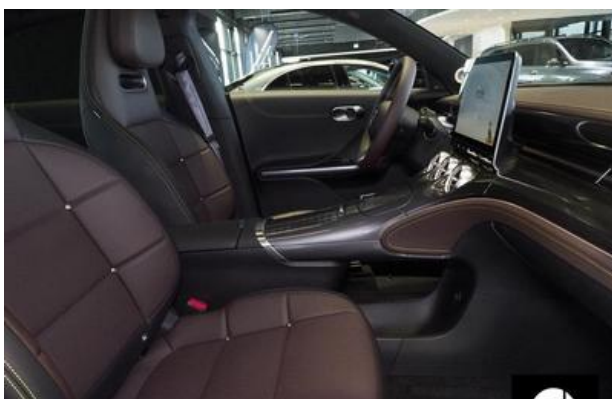

Nord-Ostsee Automobile
Lust auf Leistung