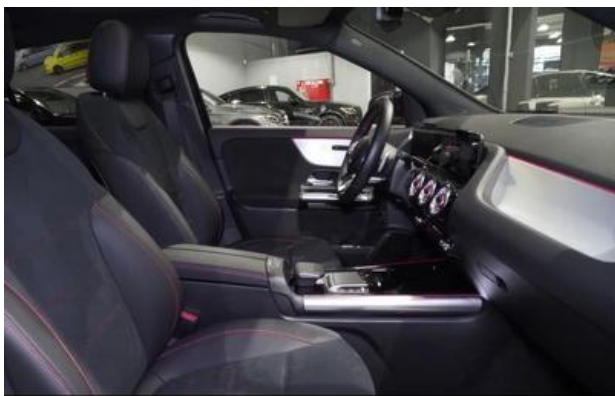

Nord-Ostsee Automobile
Lust auf Leistung