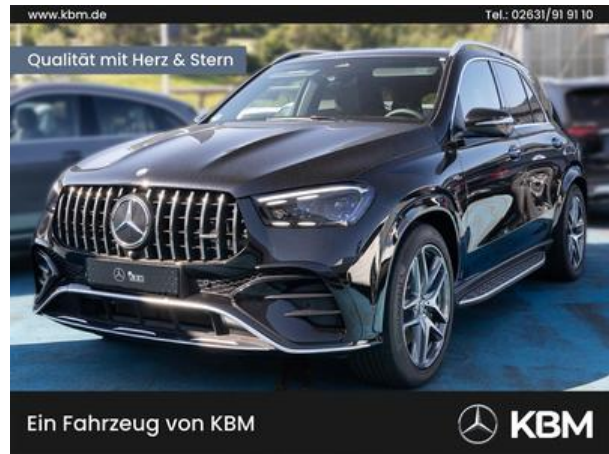

KBM Motorfahrzeuge GmbH & CO. KG

Mitsubishi ASX PKW

Price	999,999 EUR
Body shape	Saloon
First registration	09.1900
Mileage in km	999,999 KM
Engine power	9,999 KW (13,599 Hp)
Cubic capacity	9,999 ccm
Fuel	Diesel
Colour	Blue Metallic paint
Gearbox type	Automatic Transmission
Vehicle type	Used vehicles
Vehicle-ID	840188