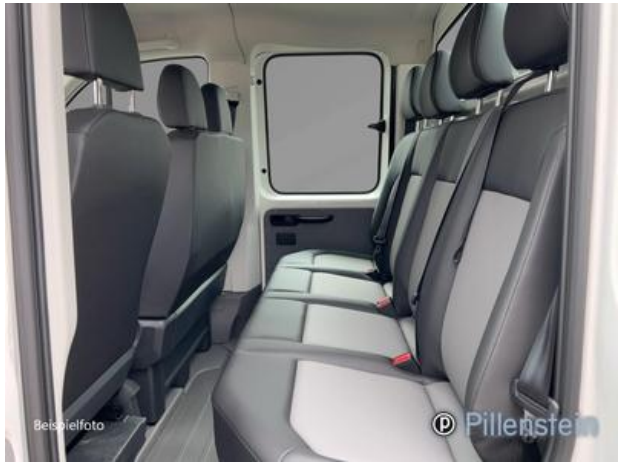

#### Features:

Feul: Diesel, From first hand, candyweiß, Interior Fabric, Air conditioning, Passenger airbag, MP3-Radio, Radio Composition Audio mit TFT-Display, 2 Lautsprechern und Mobiltelefon-Schnittstelle, Interior Color Black, Licensed weight 3, 500 Kg, ESP (Electronic stability program), ABS, Central locking with RC, Electronic drive locking device (DLD), Traction control, Onboard computer, Emission category Euro 6d, Car phone preparation, Heat-insulated glass, 4 door, Guarantee, Front wheel drive, Wheelbase (mm) 4, 490 Mm, Double passenger seat, Re-Import, CO2 efficiency class (weighted): G, Accident free, Preparation for the trailer coupling, Environment badge (green), Starting - Assistant, Energy recovery (recuperation), Motor-Start-Stop-Function, Daytime running lights