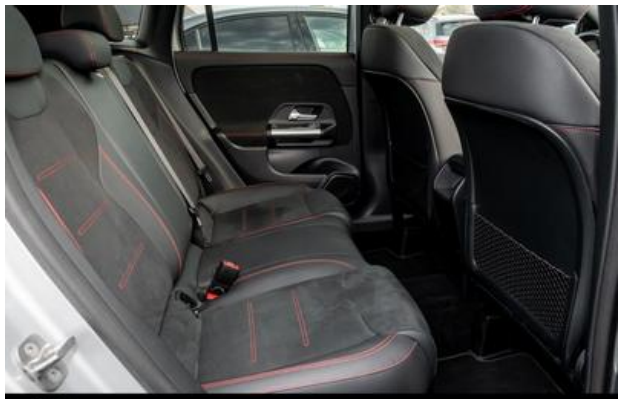

Nord-Ostsee Automobile
Lust auf Leistung