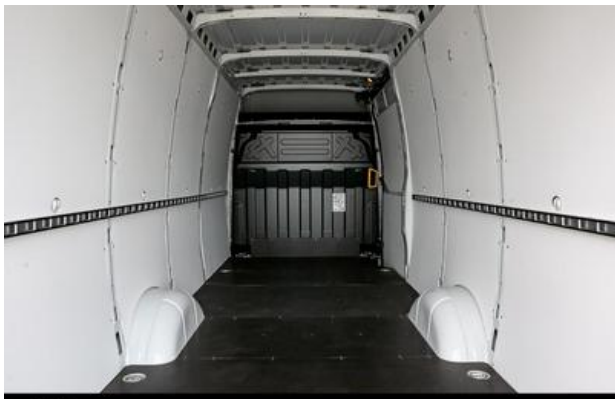

Nord-Ostsee Automobile
Lust auf Leistung