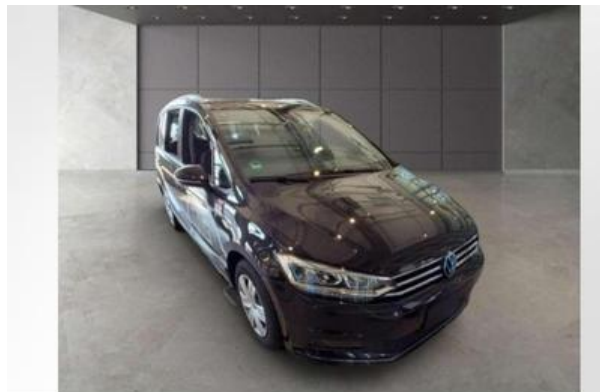

Autohaus Feser-Heise GmbH

VW Touran Active 2.0 TDI DSG/LED/Pano/Rear View/DYNAUDIO/Sta PKW

Price	28,450 EUR
VAT	Claimable
Body shape	Van / Minibus
First registration	05.2021
Technical Inspection Authority	New
Mileage in km	89,619 KM
Engine power	110 KW (150 Hp)
Cubic capacity	1,968 ccm
Fuel	Diesel
Colour	Black
Gearbox type	Direct Shift Transmission, 7-Gear-Automatic
Vehicle type	Used vehicles
Previous owners	From first hand
Vehicle-ID	VTI-W028183

FESER  GRAF

Contact:

Autohaus Feser-Heise GmbH
Heidestraße 75
06842 Dessau-Roßlau
Telephone: 0340 8701200
E-mail: fahrzeugverwaltung@feser-graf.de
Homepage: www.feser-graf.de

Features:

Feul: Diesel, From first hand, New inspection, Voice control, Rear view camera, Navigations-system Discover Pro inkl. Streaming & Internet, Trailer coupling can be swivelled/folded, Automatic Air Conditioning 3 Zones, LED headlights, Bending light, Panoramic roof, Interior Fabric, Alarm system, Tempo-delimiter, Parking sensors front & rear, Heated seats, Electric window lifts, Rear side airbags, ESP (Electronic stability program), deep black perleffekt, Soundsystem, Apple CarPlay, Android Auto, Interior Color Gray, Alufelgen 16 Zoll, ABS, Comfort Key / KeylessStart, Electronic drive locking device (DLD), Traction control, Onboard computer, Fog lamps, Emission category Euro 6d, Electronic steering, Privacy - galzing, Roof rail, Heated front window, Isofix-System, Comfort seat(s), Steering wheel-heated, Arm rest