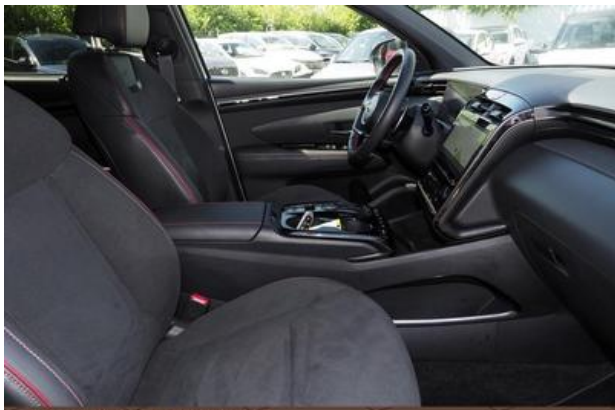

Nord-Ostsee Automobile
Lust auf Leistung