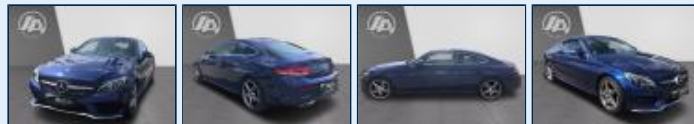

Mercedes-Benz C 180

AMG+Navi+SHZ+LED+PDC+Tempomat+18 LM

GW-Nr.	1241427
Body shape	Sports car / Coupe
First registration	03.2016
Technical Inspection	New
Authority	
Mileage in km	82,640 KM
Engine power	115 KW (156 Hp)
Cubic capacity	1,595 ccm
Fuel	Petrol
Colour	Blue Metallic paint
Gearbox type	9G-Tronic, 9-Gear-Automatic
Vehicle type	Used vehicles

Beschreibung

AMG Fußmatten, Innenraumlicht-Paket, Sitzkomfort-Paket

~~26,950~~ 24,484 EUR

- Former recommended retail price 44,839 EUR

Pakete

- Winter package
- Innenraumlicht-Paket
- Sitzkomfort-Paket
- Start-Paket

Exterior

- Alloy wheels
- Parking Assistant
- LED headlights

Interior

- Part leather
- Interior Color Black
- Ornamental wood interior
- Split rear seats
- Isofix-System
- Arm rest
- Load separation net
- 4 Seats
- Central arm rests
- Adjustable lumbar support
- Ambient lighting