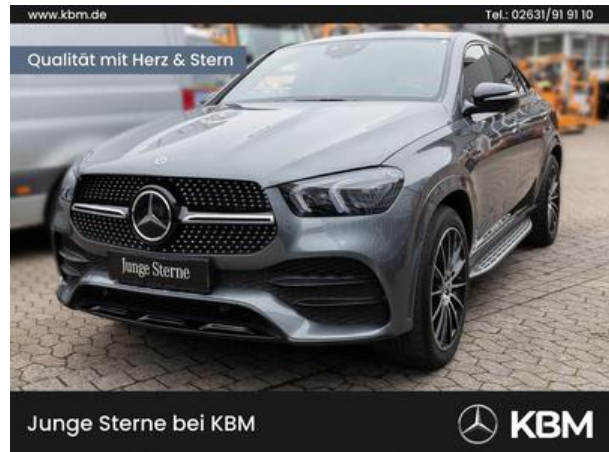

KBM Motorfahrzeuge GmbH & CO. KG

Mitsubishi ASX PKW

Price	999,999 EUR
Body shape	Saloon
First registration	09.1900
Mileage in km	999,999 KM
Engine power	9,999 KW (13,599 Hp)
Cubic capacity	9,999 ccm
Fuel	Diesel
Colour	Blue Metallic paint
Gearbox type	Automatic Transmission
Vehicle type	Used vehicles
Vehicle-ID	246410