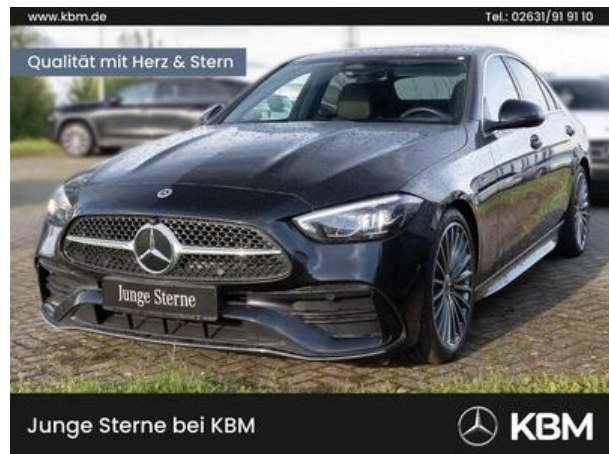

# KBM Motorfahrzeuge GmbH & CO. KG

**Mercedes-Benz C 300 4M**  
**AMG°SHD°TWA°SOUND°LMR19°DAB°WDG°PD**  
**C/RFK Rückfah PKW**

Price	48,380 EUR
VAT	Claimable
Body shape	Saloon
First registration	07.2023
Technical Inspection Authority	New
Mileage in km	18,680 KM
Engine power	190 KW (258 Hp)
Cubic capacity	1,999 ccm
Fuel	Petrol
Colour	Black
Gearbox type	9G-Tronic, 9-Gear-Automatic
Vehicle type	Used vehicles
Previous owners	From first hand
Vehicle-ID	246491

## Features:

Dieses Fahrzeug erfüllt das Hersteller Qualitäts Siegel: Junge Sterne, Feul: Petrol, From first hand, New inspection, Voice control, Rear view camera, Festplatten-Navigation, Automatic air conditioning, LED headlights, Sliding sunroof, Cruise control, All wheel drive, Parking Assistant - Self-steering systems, Heated seats, Electric window lifts, Passenger airbag, ESP (Electronic stability program), schwarz, Soundsystem, Apple CarPlay, Android Auto, Interior color Innenhimmel Stoff schwarz, Alloy wheels, ABS, Keyless ignition, Electronic drive locking device (DL), Traction control, Onboard computer, Emission category Euro 6d, Power steering, Tinted windows, Cup holder, Isofix-System, Light sensor, Electric tyre pressure control, Full service history, Electric folding mirrors, Sport steering wheel, Sport seat(s), Bluetooth - Handsfree equipment, Heated washer nozzles, Heat-insulated glass, 4 door, Guarantee, Multifunction steering wheel, Disc brake, Storage tray(s), Adjustable lumbar support, Particle filter, Non smoking vehicle, Daytime running lights, Blind Spot Monitor, Traffic signs assistant, Spurhalte-Assistent, Emergency Call System, Ambient lighting, Motor-Start-Stop-Function, Environment badge (green), E10-compatible, Emergency Brake Assist, Electric parking brake