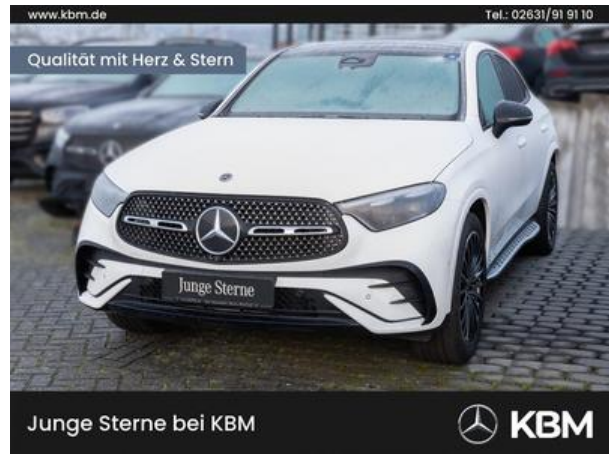

# KBM Motorfahrzeuge GmbH & CO. KG

**Mercedes-Benz GLC 200 4M Coupé  
AMG°POWER-ROT°BURM°PANO°360° PKW**

|                                |                             |
|--------------------------------|-----------------------------|
| Price                          | 67,880 EUR                  |
| VAT                            | Claimable                   |
| Body shape                     | Sports car / Coupe          |
| First registration             | 04.2024                     |
| Technical Inspection Authority | New                         |
| Mileage in km                  | 1,004 KM                    |
| Engine power                   | 150 KW (204 Hp)             |
| Cubic capacity                 | 1,999 ccm                   |
| Fuel                           | Petrol                      |
| Colour                         | White                       |
| Gearbox type                   | 9G-Tronic, 9-Gear-Automatic |
| Vehicle type                   | Used vehicles               |
| Previous owners                | From first hand             |
| Vehicle-ID                     | 247251                      |