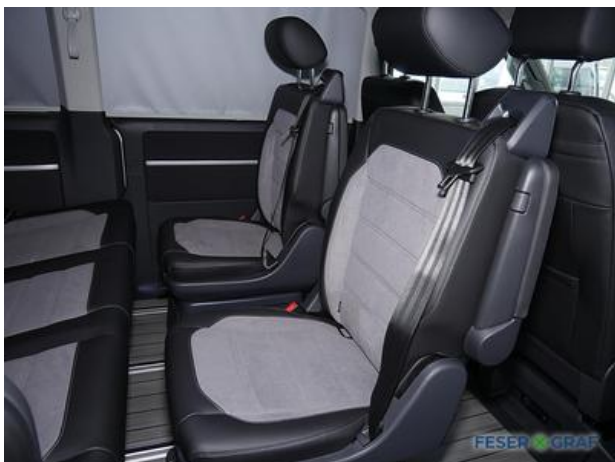

Das Feser-Graf California Outlet
Urlaubsträume? Jetzt stark reduziert!

BIS ZU 25%
AUF AUSGEWÄHLTE
VW CALIFORNIA
MODELLE. 250
STÜCK SOFORT
VERFÜGBAR!

An advertisement image featuring a red Volkswagen California van with a roof rack, parked in a field. Two people and a dog are visible near the van. In the background, another van is parked. The scene is set outdoors with tall grass and a clear sky.